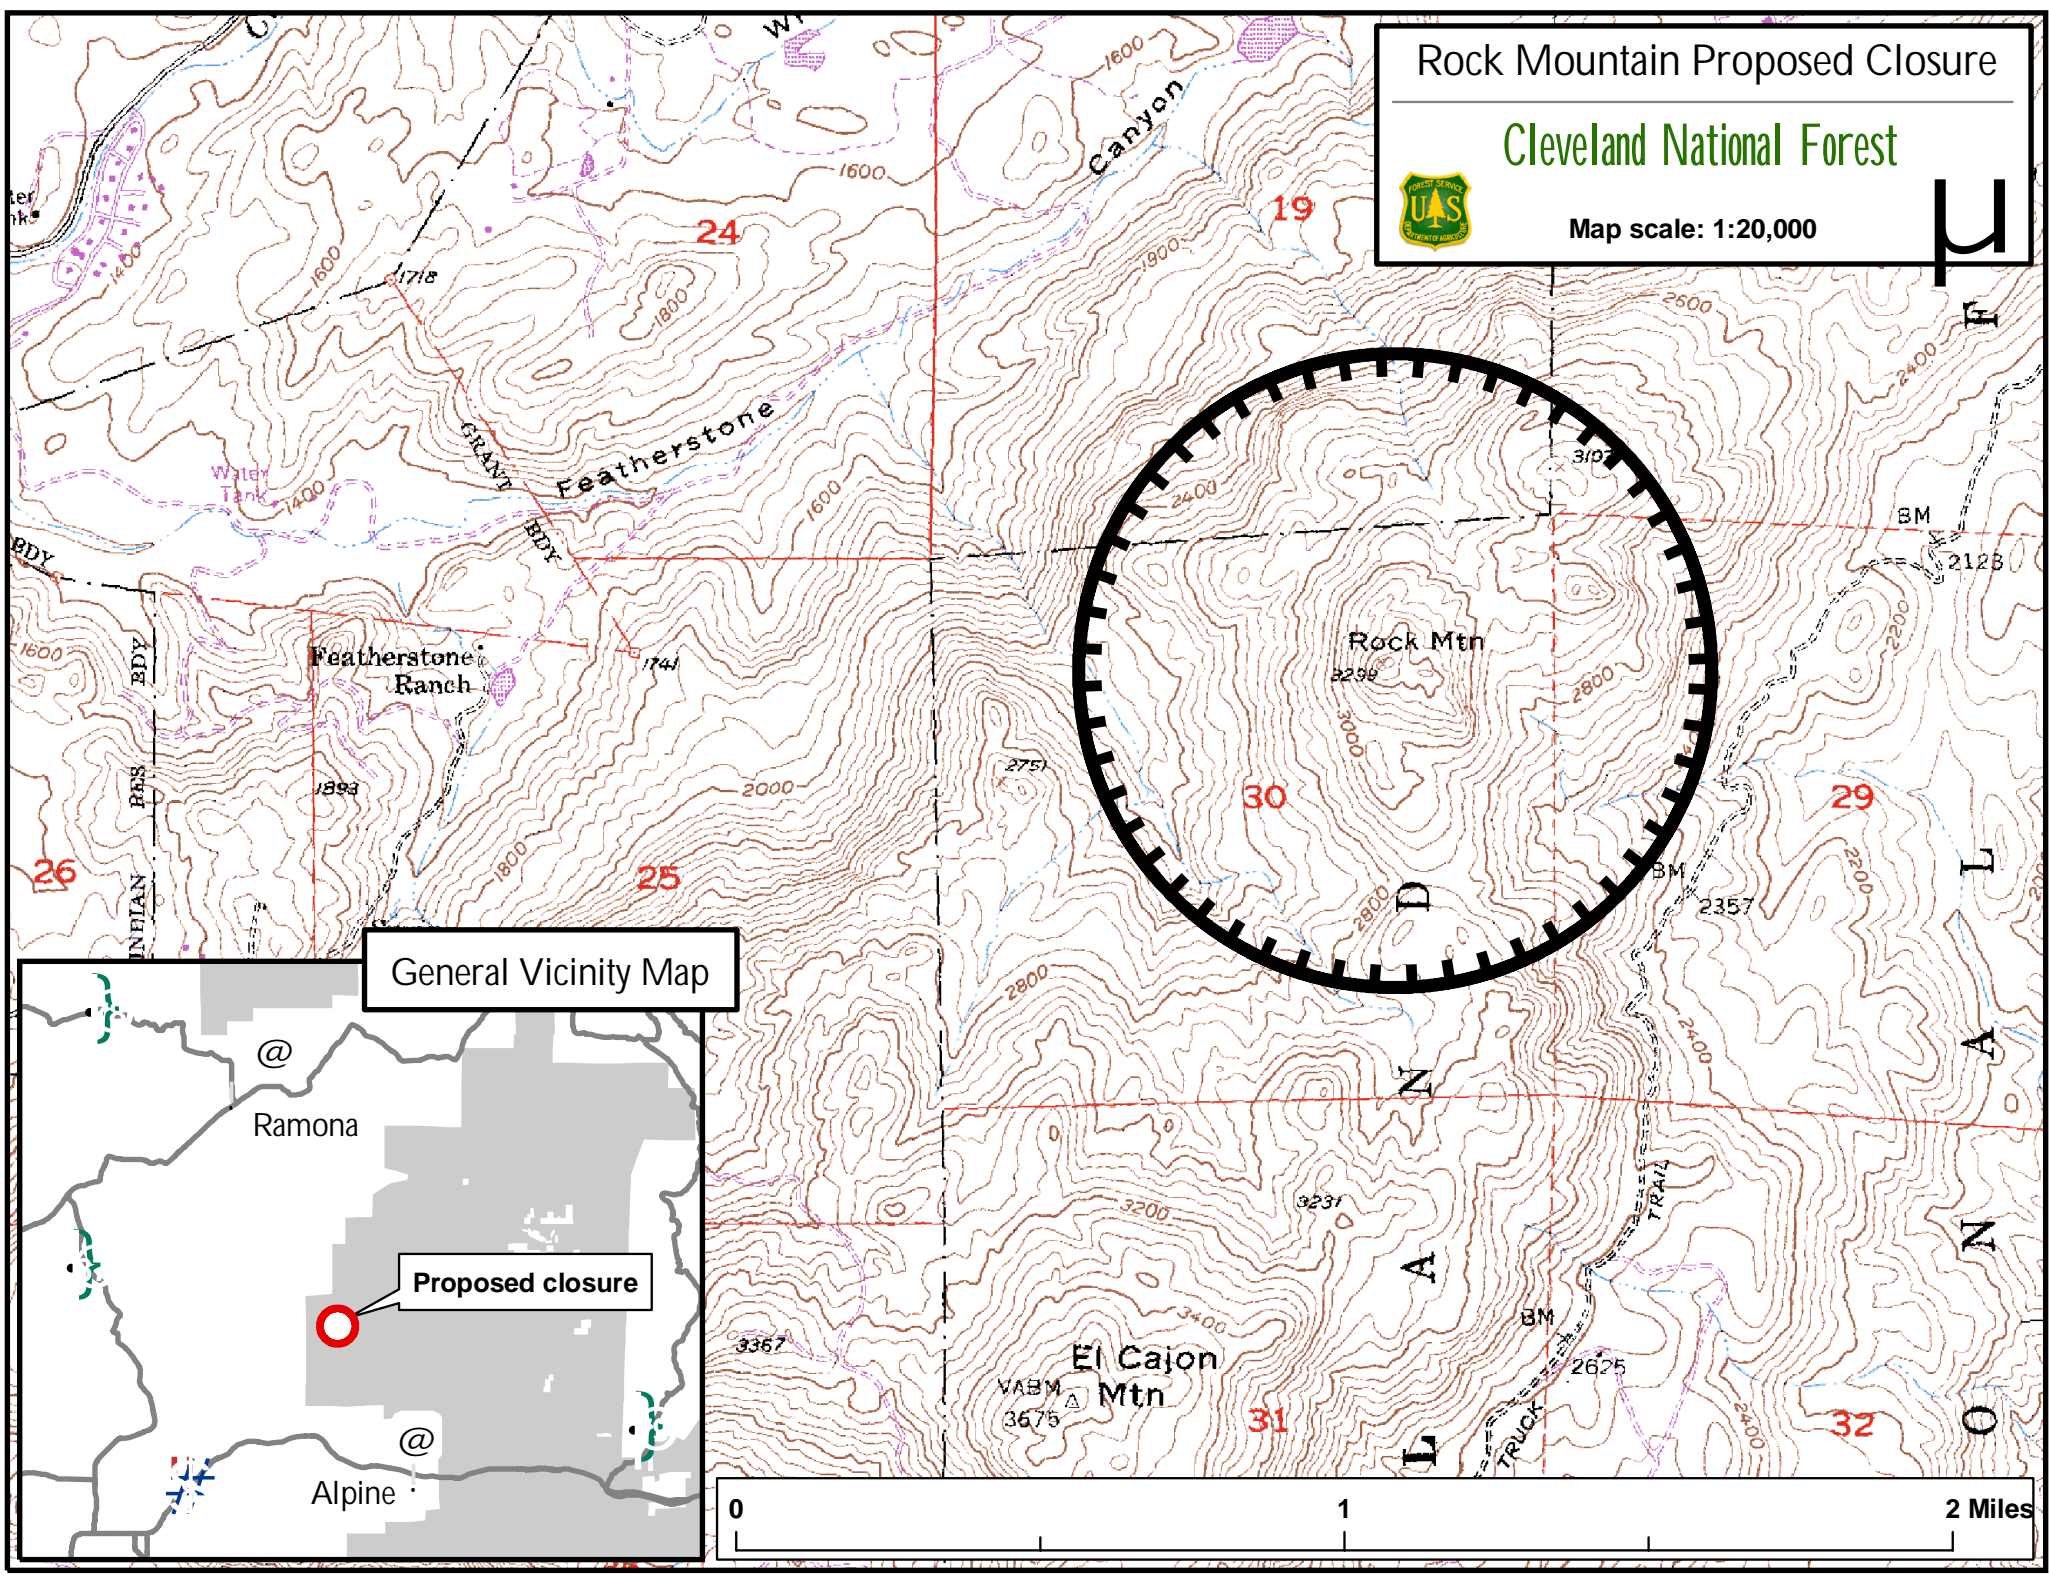

Rock Mountain Proposed Closure

Cleveland National Forest

Map scale: 1:20,000

General Vicinity Map

@
Ramona

Proposed closure

@
Alpine