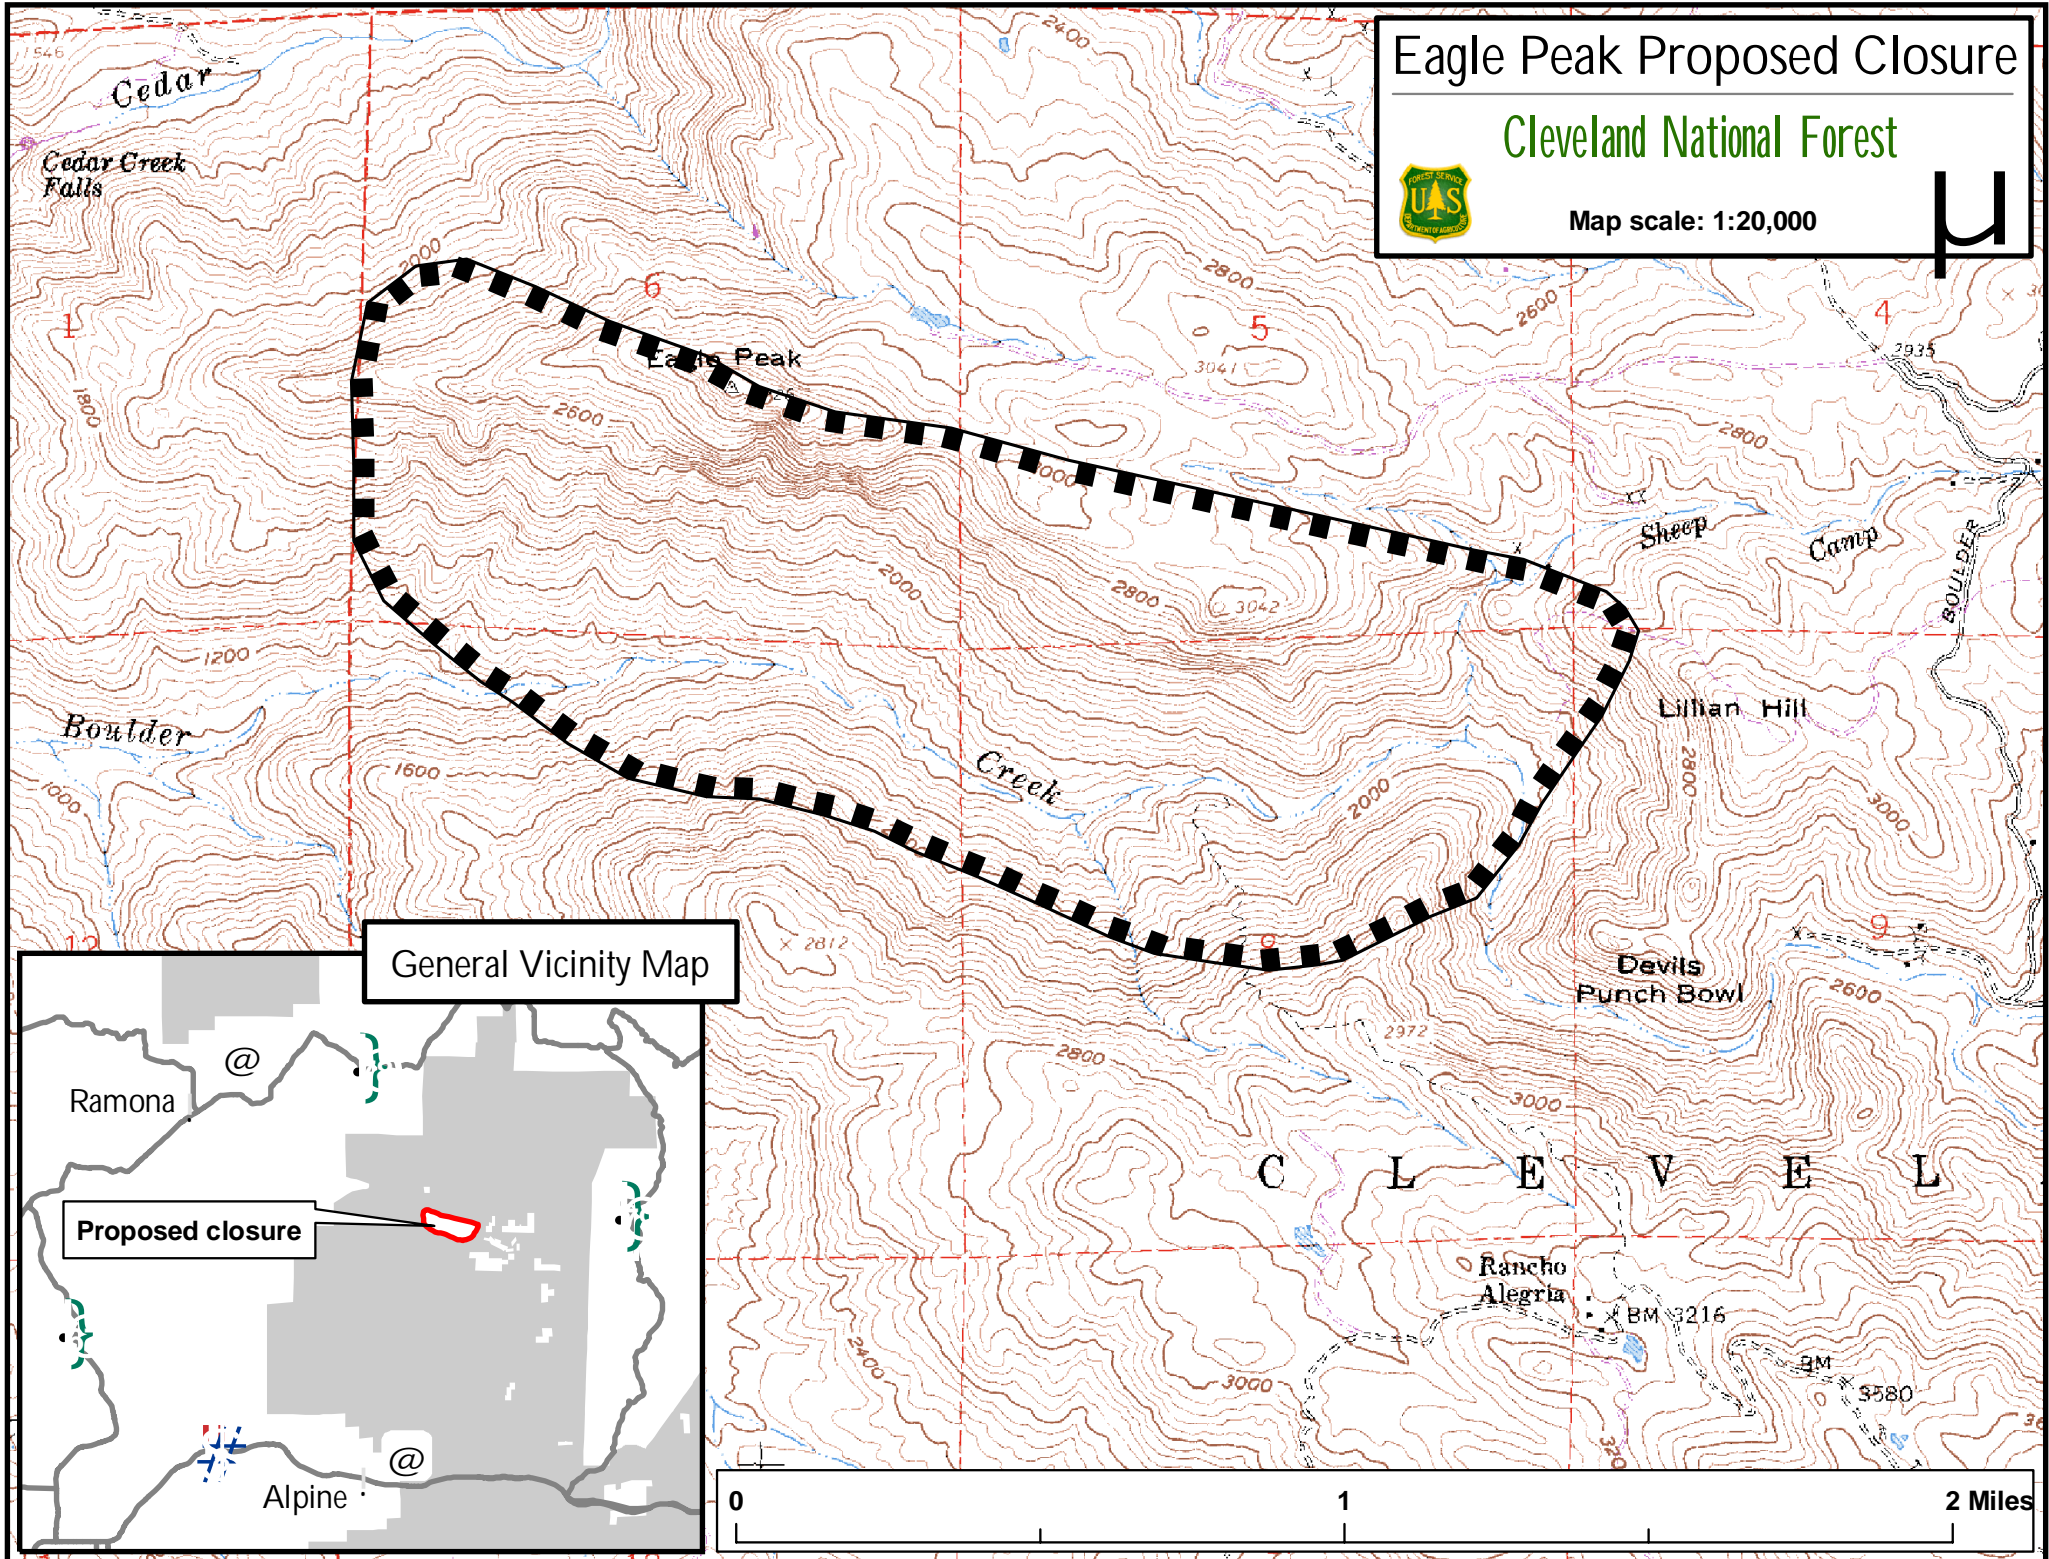

Eagle Peak Proposed Closure

Cleveland National Forest

Map scale: 1:20,000

General Vicinity Map