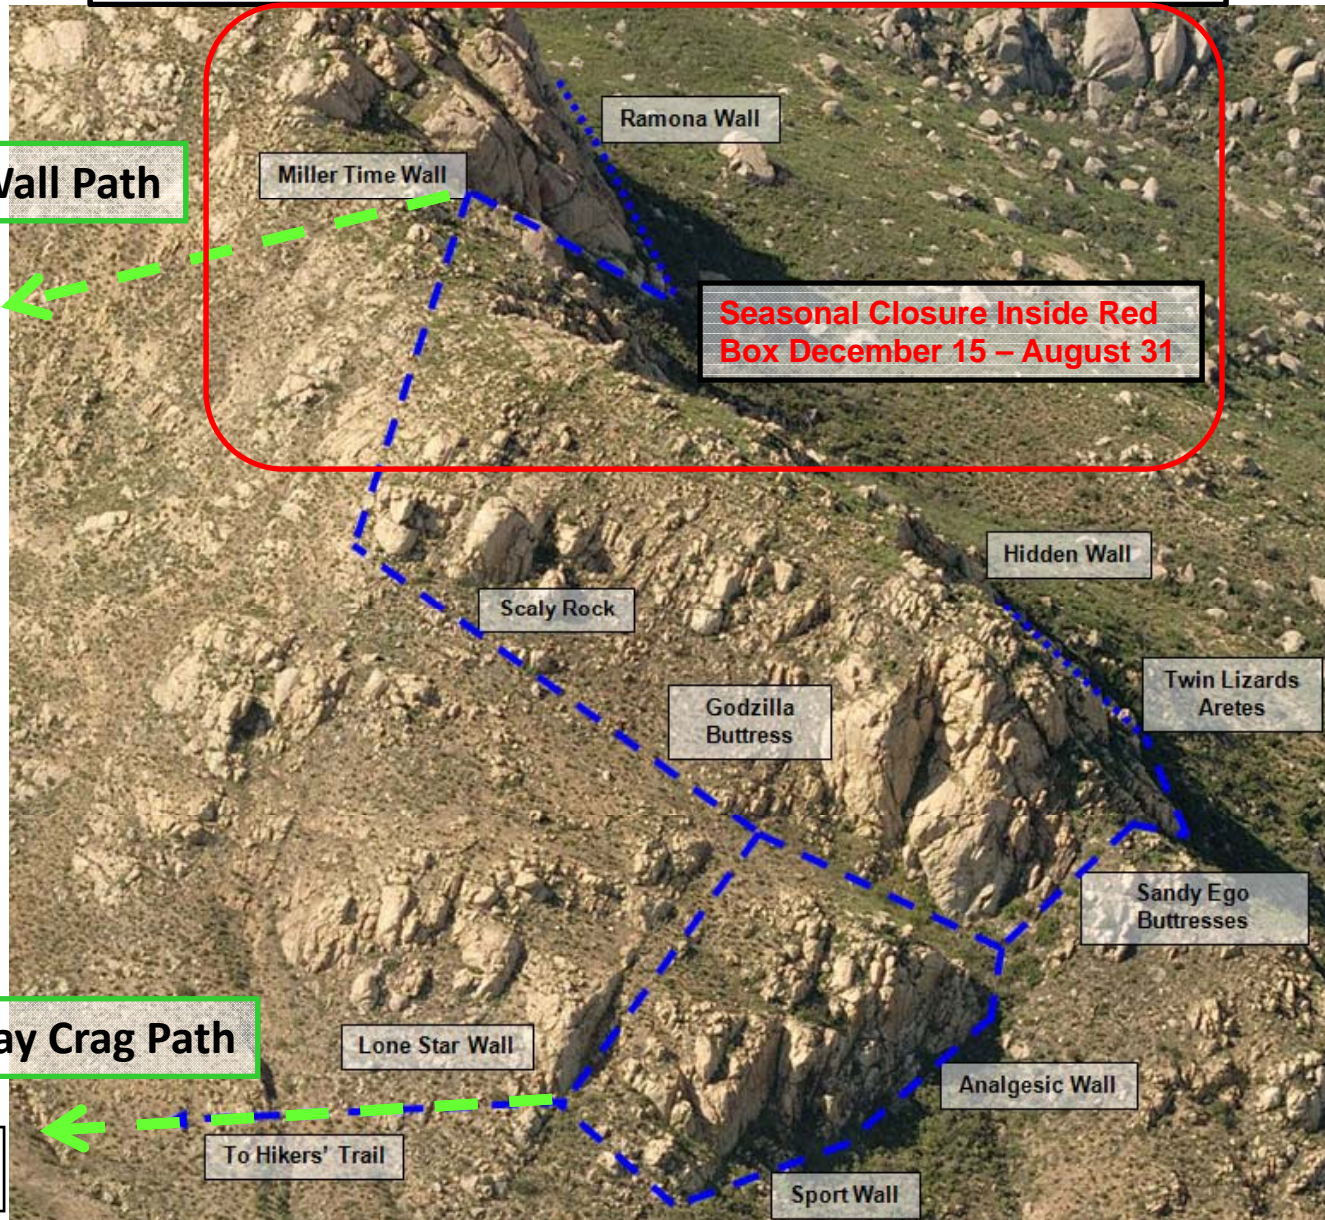

Poway Crag Climbing Area Closure Map

Green Paths are Discrete Paths to Climbing Areas

Blue Paths are Discrete Climbers' Paths

Ramona Wall Path

Miller Time Wall

Ramona Wall

Seasonal Closure Inside Red Box December 15 – August 31

Hidden Wall

Scaly Rock

Godzilla Buttress

Twin Lizards Aretes

Sandy Ego Buttresses

Poway Crag Path

Lone Star Wall

Analgesic Wall

Exit Just Past Ramona Overlook Trail

To Hikers' Trail

Sport Wall